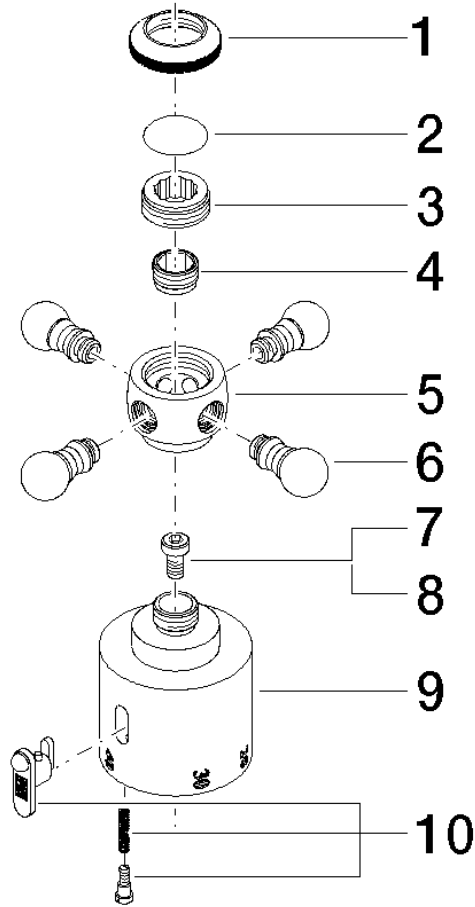

ST 050 304 6360

Parts for other finishes can be found here: [Chrome](#)

Spare parts list

No.	Item Number	Name	Quantity used	Delivery time
1	09 20 36 005-09	handle	1	40
2	09 26 01 016 90	accessories	1	2
3	09 20 83 006 90	handle	1	2
4	09 24 03 119 90	nipple	1	2
6	09 20 36 004-09	handle	4	40
7	90 30 30 027 00 90	screw	1	2
8	09 30 33 004 90	screw	1	2
10	90 21 33 020 00 90	handle	1	2