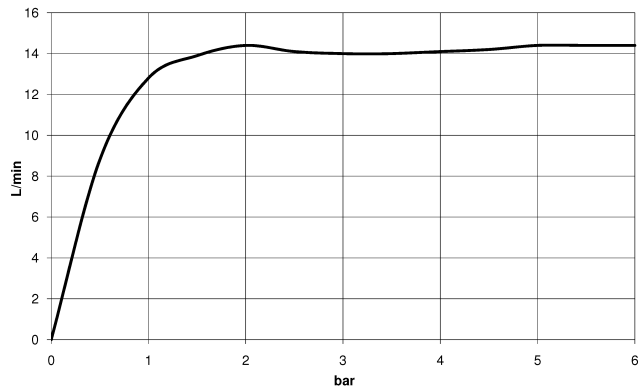

Flow rate chart

Certificates

LGA_38665.