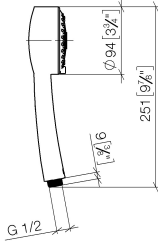

ST 050 304 6360

- shower with fixed riser projection 420mm
- Rain shower: PURE RAIN, max. flow rate 14 l/min (at 3 bar)
- Function from: 8 l/min
- rain shower Ø 200 mm
- rain shower with anti-scale system
- Hand shower: Three or five settings: COMPACT RAIN, COMPACT SOFT FLOW, COMPACT AQUAPRESSURE FLOW, max. flow rate 9 l/min (at 3 bar)
- spray head Ø 95mm
- rotary diverter for fixed-riser shower/hand shower
- height of fittings up to rain shower (bottom edge) 985mm
- height of fittings up to top edge of elbow 1160mm
- two-part push-on rosette Ø 65 mm
- rosette for shower holder Ø 65mm
- rosette for wall mounting Ø 60mm
- gauge 150 mm - 13 mm
- metal shower hose 1250mm with integrated anti-twist protection
- 1/2" connection
- Pipe diameter 20 mm

MADISON Showerpipe with shower thermostat - Durabron (23kt Gold)

---

MADISON

ST 050 304 6360

ST 050 304 6360

mm [inches]

### Flow rate chart

ST 050 304 6360

- shower with fixed riser projection 420mm
- rain shower Ø 200 mm
- rain shower with anti-scale system
- max. rainshower flow 14 l/min
- Function from: 8 l/min
- rotary diverter for fixed-riser shower/hand shower
- height of fittings up to rain shower (bottom edge) 985mm
- height of fittings up to top edge of elbow 1160mm
- two-part push-on rosette Ø 65 mm
- rosette for shower holder Ø 65mm
- rosette for wall mounting Ø 60mm
- gauge 150 mm - 13 mm
- metal shower hose 1250mm with integrated anti-twist protection
- 1/2" connection
- Pipe diameter 20 mm