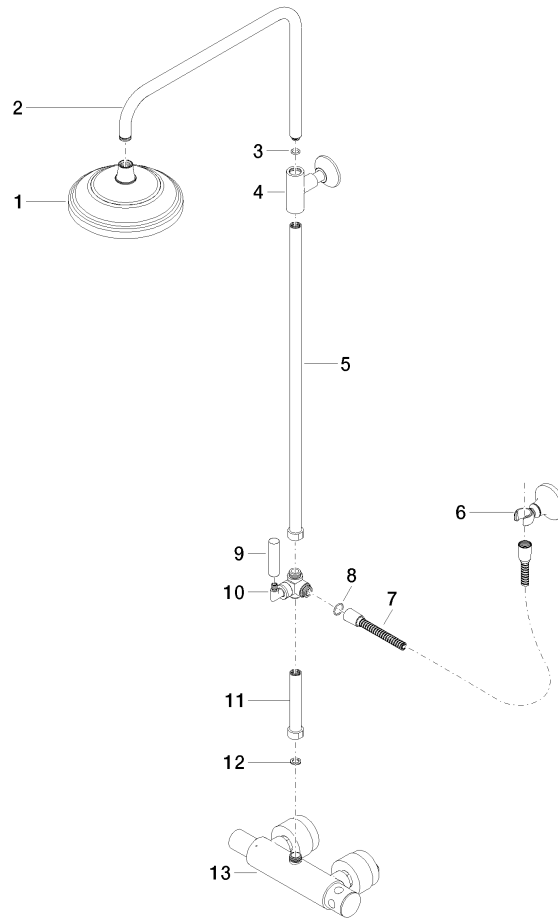

ST 050 304 6360

- shower with fixed riser projection 420mm
- rain shower Ø 200 mm
- rain shower with anti-scale system
- max. rainshower flow 14 l/min
- Function from: 8 l/min
- rotary diverter for fixed-riser shower/hand shower
- height of fittings up to rain shower (bottom edge) 985mm
- height of fittings up to top edge of elbow 1160mm
- two-part push-on rosette Ø 65 mm
- rosette for shower holder Ø 65mm
- rosette for wall mounting Ø 60mm
- gauge 150 mm - 13 mm
- metal shower hose 1250mm with integrated anti-twist protection
- 1/2" connection
- Pipe diameter 20 mm

1:10

**Flow rate chart**

**Certificates**

LGA\_38665.

ST 050 304 6360

Parts for other finishes can be found here: [Chrome](#)

**Spare parts list**

No.	Item Number	Name	Quantity used	Delivery time
1	04 12 05 038 01-09	shower	1	60
2	04 28 22 101 20-09	spout	1	40
3	90 14 10 011 00 90	seal	1	2
4	90 17 11 037 01-09	holder	1	-
Spare part can no longer be ordered, please order the replacement item				
5	90 28 22 104 00-09	pipe	1	-
Spare part can no longer be ordered, please order the replacement item				
6	90 17 09 045 01-09	diverter	1	40
7	09 30 30 064-09	screw	1	40
8	09 18 20 011-09	base	1	40
9	09 28 22 013 90	pipe	1	2
10	11 170 370-09	MADISON Lever insert - Durabronz (23kt Gold)	1	40
11	09 30 30 062-09	screw	1	40
12	09 14 10 122 90	seal	1	2
13	28 104 970-09	Metal shower hose 1/2" x 1/2" x 1250 mm - Durabronz (23kt Gold)	1	40
14	28 050 410-09	holder	1	60
15	90 28 22 103 00-09	pipe	1	-
Spare part can no longer be ordered, please order the replacement item				
16	90 14 20 002 00 90	seal	1	2
17	04 17 01 044 01-09	fitting	1	40