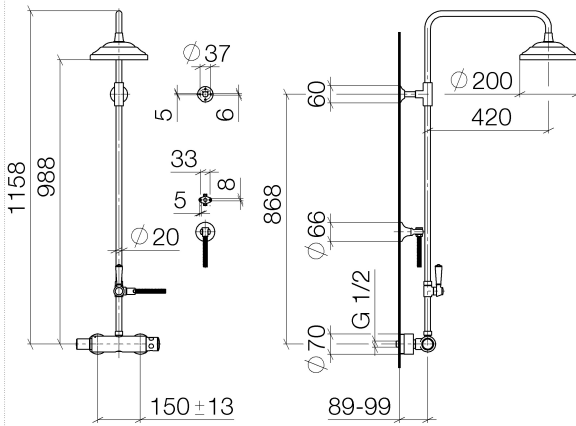

ST 050 304 6360

- shower with fixed riser projection 420mm
- rain shower Ø 200 mm
- rain shower with anti-scale system
- max. rainshower flow 14 l/min
- Function from: 8 l/min
- rotary diverter for fixed-riser shower/hand shower
- height of fittings up to rain shower (bottom edge) 985mm
- height of fittings up to top edge of elbow 1160mm
- two-part push-on rosette Ø 65 mm
- rosette for shower holder Ø 65mm
- rosette for wall mounting Ø 60mm
- gauge 150 mm - 13 mm
- metal shower hose 1250mm with integrated anti-twist protection
- 1/2" connection
- Pipe diameter 20 mm

1:10

**Flow rate chart**

**Certificates**

LGA\_38665.

ST 050 304 6360

Parts for other finishes can be found here: [Chrome](#)

**Spare parts list**

No.	Item Number	Name	Quantity used	Delivery time
1	04 12 05 038 01-09	shower	1	60
2	04 28 22 101 20-09	spout	1	40
3	90 14 10 011 00 90	seal	1	2
4	90 17 11 037 01-09	holder	1	-
Spare part can no longer be ordered, please order the replacement item				
5	90 28 22 104 00-09	pipe	1	-
Spare part can no longer be ordered, please order the replacement item				
6	90 17 09 045 01-09	diverter	1	40
7	09 30 30 064-09	screw	1	40
8	09 18 20 011-09	base	1	40
9	09 28 22 013 90	pipe	1	2
10	11 170 370-09	MADISON Lever insert - Durabronz (23kt Gold)	1	40
11	09 30 30 062-09	screw	1	40
12	09 14 10 122 90	seal	1	2
13	28 104 970-09	Metal shower hose 1/2" x 1/2" x 1250 mm - Durabronz (23kt Gold)	1	40
14	28 050 410-09	holder	1	60
15	90 28 22 103 00-09	pipe	1	-
Spare part can no longer be ordered, please order the replacement item				
16	90 14 20 002 00 90	seal	1	2
17	04 17 01 044 01-09	fitting	1	40